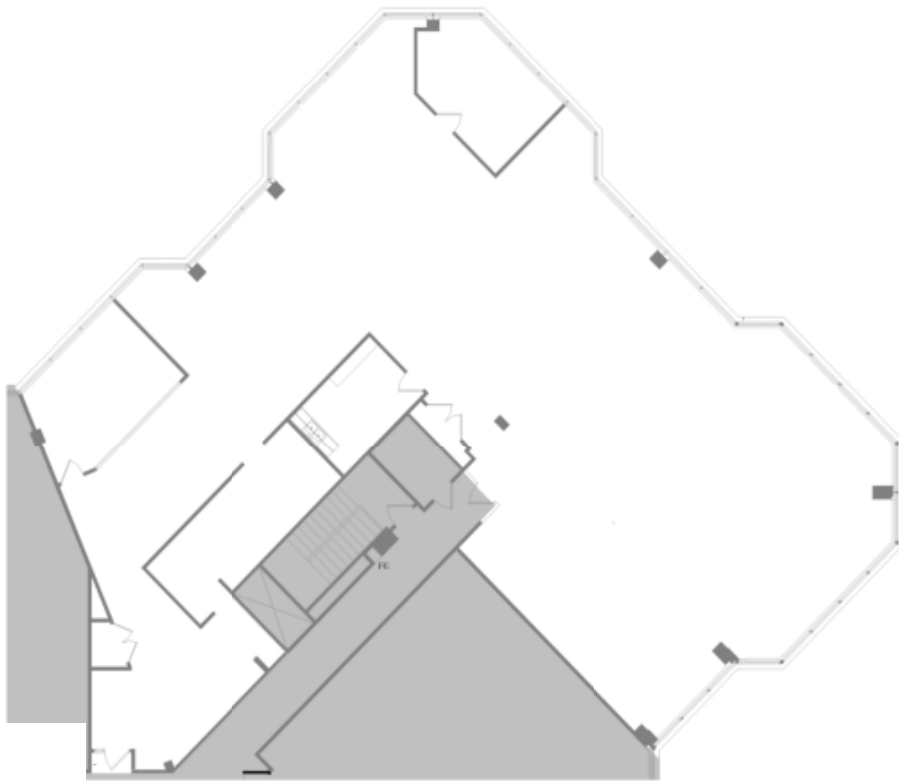

BRAEMAR

OFFICE PARK

7900 WEST 78TH STREET
EDINA, MN

SUITE 370 - 6,307 SF

Leasing Contacts

Brent Karkula
+1 612 217 5153
brent.karkula@jll.com

Laura Farrell
+1 612 217 6744
laura.farrell@jll.com