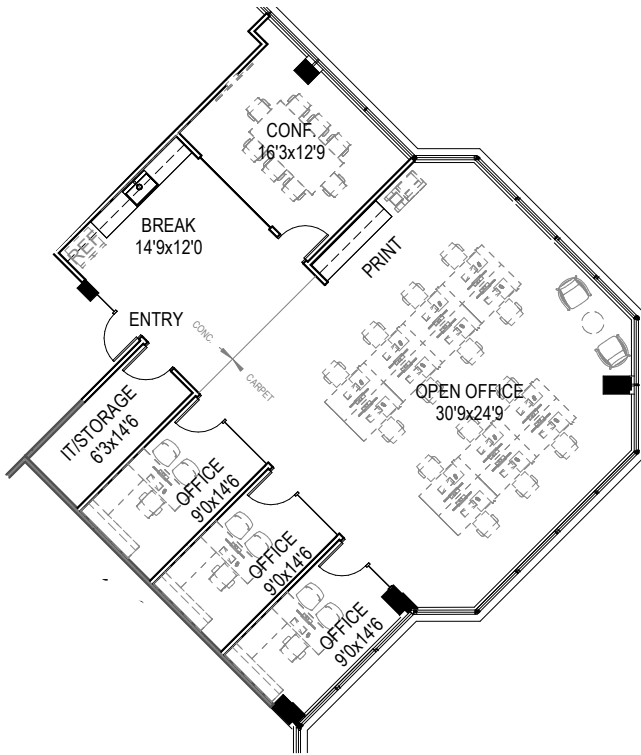

BRAEMAR

OFFICE PARK
7900 WEST 78TH STREET
EDINA, MN

SUITE 370 B - 2,389 SF

Leasing Contacts

Brent Karkula
+1 612 217 5153
brent.karkula@jll.com

Laura Farrell
+1 612 217 6744
laura.farrell@jll.com