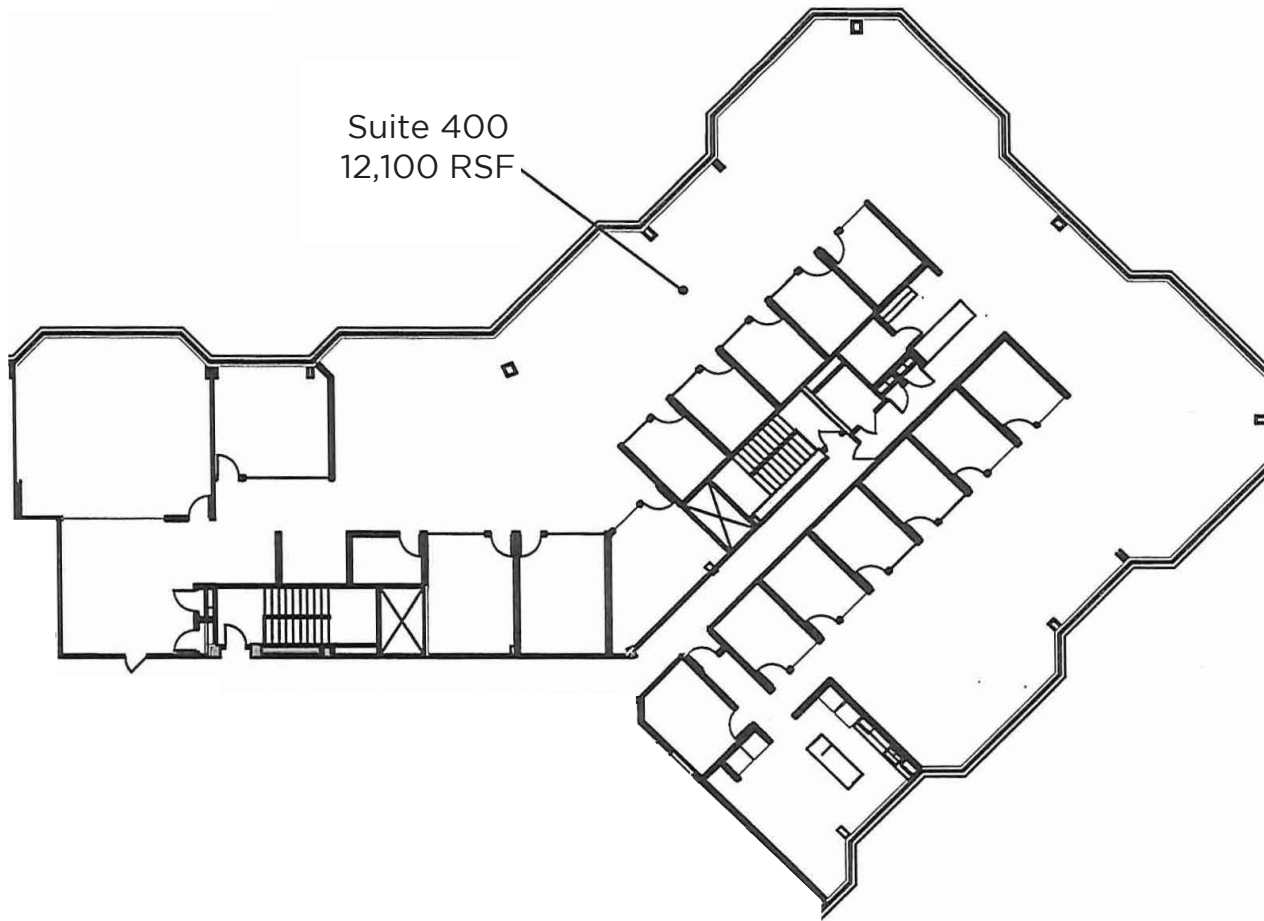

# BRAEMAR

OFFICE PARK

7900 WEST 78TH STREET  
EDINA, MN

*SUITE 400 - 12,100 RSF*