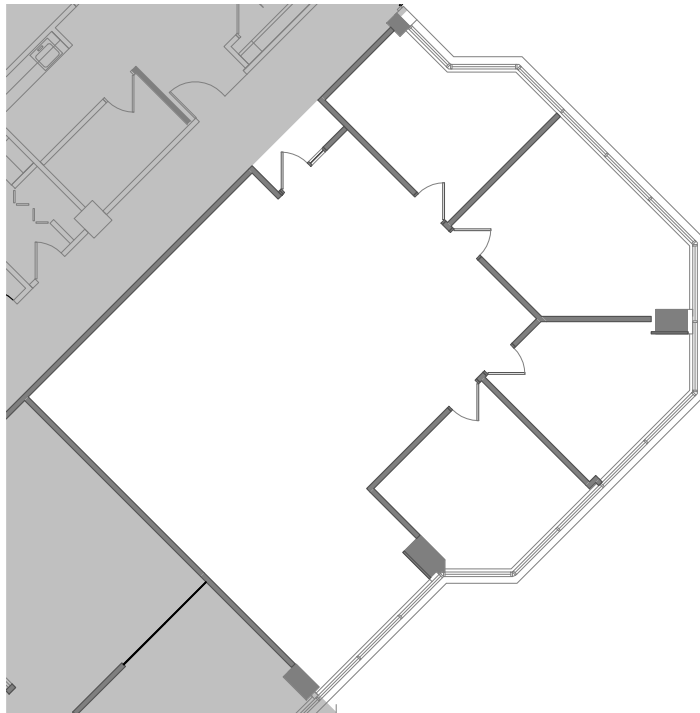

BRAEMAR

OFFICE PARK

8000 WEST 78TH STREET
EDINA, MN

SUITE 110 - 1,997 SF

Leasing Contacts

Brent Karkula
+1 612 217 5153
brent.karkula@am.jll.com

Laura Farrell
+1 612 217 6744
laura.farrell@am.jll.com