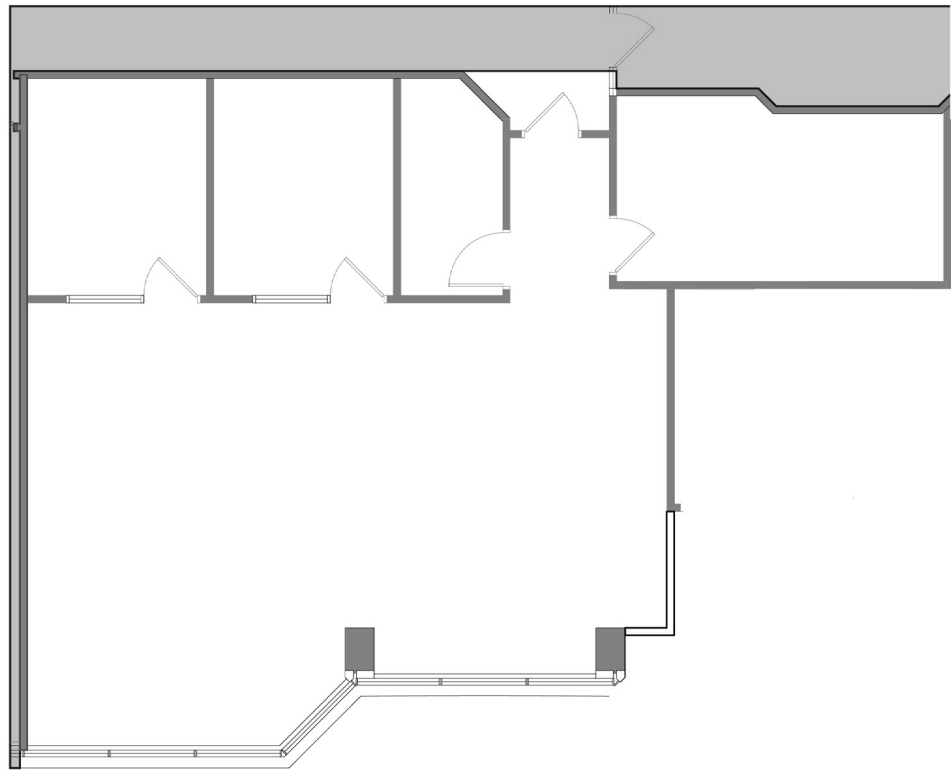

BRAEMAR

OFFICE PARK

8000 WEST 78TH STREET
EDINA, MN

SUITE 331 - 1,675 SF

Leasing Contacts

Brent Karkula
+1 612 217 5153
brent.karkula@jll.com

Laura Farrell
+1 612 217 6744
laura.farrell@jll.com